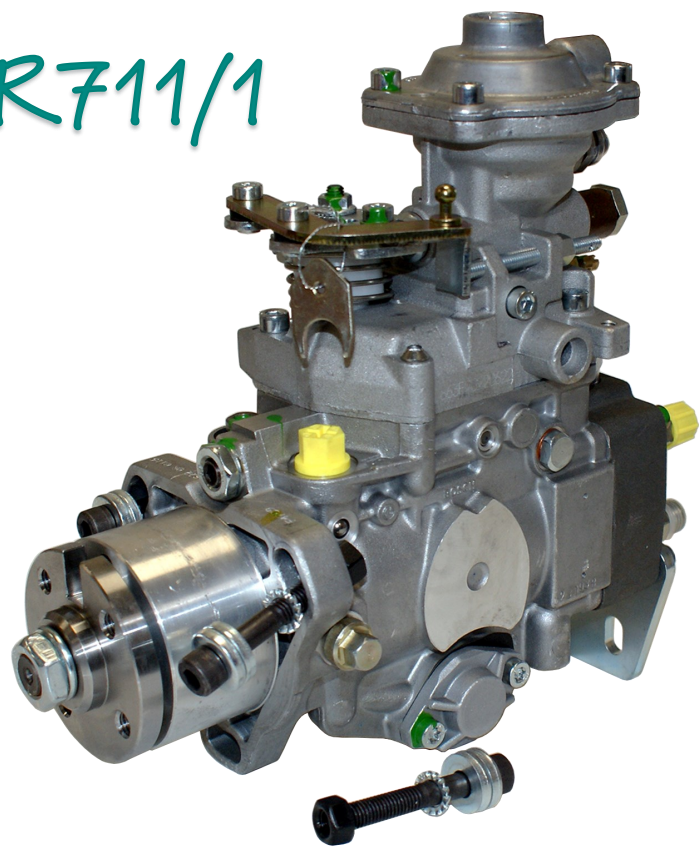

ALL WAYS THE BEST

EPIC FORD PUMP CONVERSION

COMPLETE MODIFIED INJECTION PUMP FROM DELPHI EPIC TO BOSCH TYPE VE

L202-R711/1

O.E REFERENCE

8720A* ALL NUMBERS
8720B*** ALL NUMBERS**

**CONVERTING FROM
8720A...A
TO
0 460 414 154**

**(FROM DATE OF DELIVERY.)*

*available
to order now!!*

**FORD TRANSIT 2.5LTR
TURBOCHARGED MODELS
1990—2000**

ACCESSORIES INCLUDED-

- INSTRUCTIONS
- CONVERSION KIT
- ACCELERATOR PEDAL
- PIPES

SPARE PARTS • TOOLS • TEST EQUIPMENT