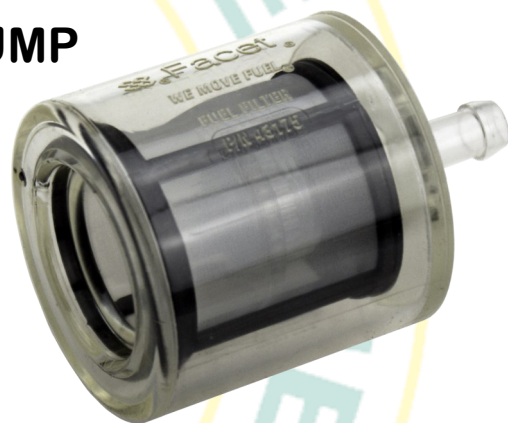

**NEW
PRODUCTS**

ALWAYS THE BEST

FACET FUEL FILTER

FEP43175

- ⇒ SCREW DIRECTLY ONTO FACET PUMP
- ⇒ 74 MICRON FILTER
- ⇒ OUTLET- 8MM (5/16")

HOSE CONNECTION SIZES AVAILABLE

6mm, 9.5mm & 12mm

Fits Posi-Flow & Cube Style Solid State Fuel Pumps