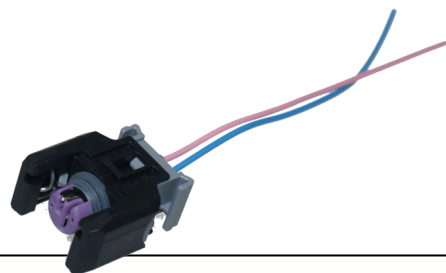

NEW

ALWAYS THE BEST

ELECTRICAL CONNECTORS

50D250-B-W

C.R BOSCH INJECTOR ELECTRICAL CONNECTOR WITH WIRES

50D250-D-W

C.R BOSCH RAIL SENSOR CONNECTOR WITH WIRES

50D250-I-W

C.R PRESSURE SENSOR CONNECTOR WITH WIRES

50D250-N-W

DELPHI 1.5 C.R INJECTOR SOCKET WIRE CONNECTOR

50D250-NN-W

DELPHI 1.5 C.R INJECTOR SOCKET WIRE CONNECTOR (NEW MODEL)

SPARE PARTS • TOOLS • TEST EQUIPMENT

Tel: +44 (0)1254 53545 Fax: +44 (0)1254 53547 E: sales@darwendiesels.com

Darwen Diesels Ltd - Unit B • Carlinghurst Road Business Park • Blackburn • Lancashire • England • BB2 1PN.

www.darwendiesels.com

ALWAYS THE BEST

ELECTRICAL CONNECTORS

50D250-O-W

C.R RENAULT KANGOO INJECTOR
ELECTRICAL CONNECTOR WITH WIRES