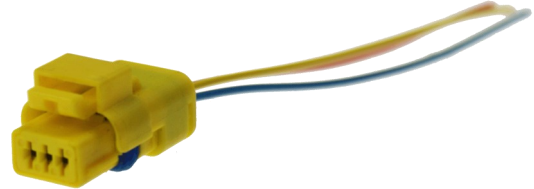

NEW

ALWAYS THE BEST

ELECTRICAL CONNECTORS

50D250-B-W

C.R BOSCH INJECTOR ELECTRICAL CONNECTOR WITH WIRES

50D250-D-W

C.R BOSCH RAIL SENSOR CONNECTOR WITH WIRES

50D250-I-W

C.R PRESSURE SENSOR CONNECTOR WITH WIRES

50D250-N-W

DELPHI 1.5 C.R INJECTOR SOCKET WIRE CONNECTOR

50D250-NN-W

DELPHI 1.5 C.R INJECTOR SOCKET WIRE CONNECTOR (NEW MODEL)

SPARE PARTS • TOOLS • TEST EQUIPMENT

Tel: +44 (0)1254 53545 Fax: +44 (0)1254 53547 E: sales@darwendiesels.com

Darwen Diesels Ltd - Unit B • Carlinghurst Road Business Park • Blackburn • Lancashire • England • BB2 1PN.

www.darwendiesels.com

ALWAYS THE BEST

ELECTRICAL CONNECTORS

50D250-O-W

C.R RENAULT KANGOO INJECTOR
ELECTRICAL CONNECTOR WITH WIRES

50D250-Q-W

C.R SIEMENS SOCKET CONNECTOR
WITH WIRES

50D250-V-W

C.R DELPHI/ SIEMENS SENSOR
CONNECTOR WITH WIRES

50D252-A-W

C.R DENSO INJECTOR ELECTRICAL

50D252-D-W

C.R MITSUBISHI L200
INJECTOR ELECTRICAL CONNECTOR
WITH WIRES