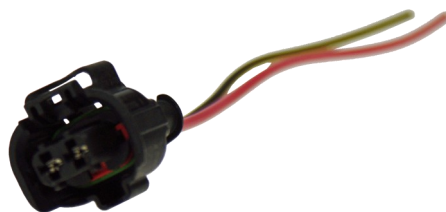

NEW

ALWAYS THE BEST

ELECTRICAL CONNECTORS

50D250-B-W

C.R BOSCH INJECTOR ELECTRICAL CONNECTOR WITH WIRES

50D250-D-W

C.R BOSCH RAIL SENSOR CONNECTOR WITH WIRES

50D250-I-W

C.R PRESSURE SENSOR CONNECTOR WITH WIRES

50D250-N-W

DELPHI 1.5 C.R INJECTOR SOCKET WIRE CONNECTOR

50D250-NN-W

DELPHI 1.5 C.R INJECTOR SOCKET WIRE CONNECTOR (NEW MODEL)

SPARE PARTS • TOOLS • TEST EQUIPMENT

Tel: +44 (0)1254 53545 Fax: +44 (0)1254 53547 E: sales@darwendiesels.com

Darwen Diesels Ltd - Unit B • Carlinghurst Road Business Park • Blackburn • Lancashire • England • BB2 1PN.

www.darwendiesels.com

ALWAYS THE BEST

ELECTRICAL CONNECTORS

50D250-O-W

C.R RENAULT KANGOO INJECTOR
ELECTRICAL CONNECTOR WITH WIRES