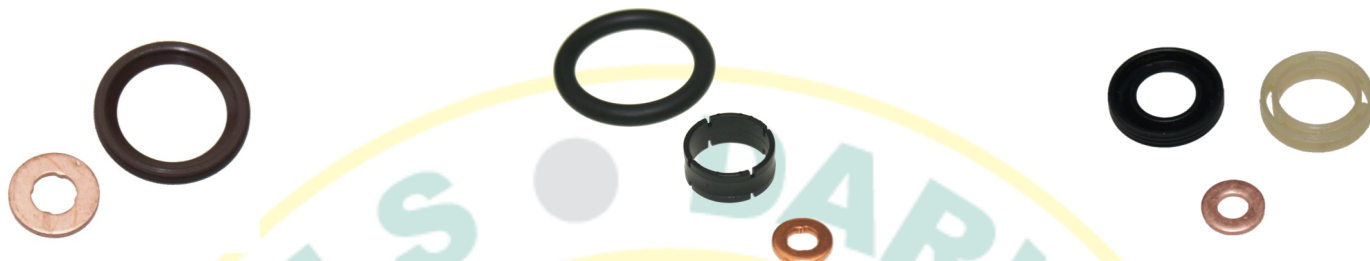

ALWAYS THE BEST

18D840— Injector Repair Kit
Multijet 1.3

18D851— Siemens Repair Kit
Injector—5WS40148Z

18D855—Injector Repair Kit
Ford 1.6

18D9100— Siemens
One Way Pressure Valve for 1.6l
Fuel Pipe Leak Off Set
VW— Seat— Skoda 03L130 277B