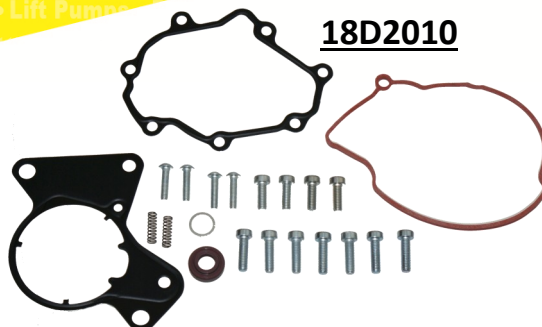

NEW

ALWAYS THE BEST

18D2000

Tandem pump kit for 07Z127025E/
F, fits Audi/VW

18D2010

Tandem pump kit for 07Z145209B
and 07Z145209C, fits Audi/VW

18D2020

Tandem pump kit for F009D02008
fits Audi/VW

18D2030

Tandem pump kit for F009D00069 fits
Audi/VW

18D2040

Tandem pump kit for 038145209E fits
Audi/VW

18D2050

Tandem pump kit for F009D00001 fits
Audi/VW

18D2060

Tandem pump kit for 057145100K,
fits Audi/VW 2.5 TDi

18D2070

Tandem pump kit for 03L145100F,
03L145100G fits Audi/VW