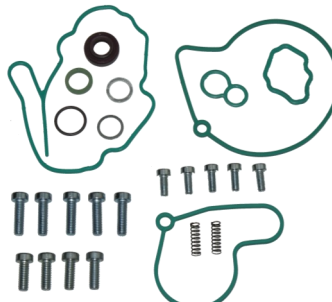

NEW

ALWAYS THE BEST

18D2000

Tandem pump kit for 07Z127025E/
F, fits Audi/VW

18D2010

Tandem pump kit for 07Z145209B
and 07Z145209C, fits Audi/VW

18D2020

Tandem pump kit for F009D02008
fits Audi/VW

18D2030

Tandem pump kit for F009D00069 fits
Audi/VW

18D2040

Tandem pump kit for 038145209E fits
Audi/VW

18D2050

Tandem pump kit for F009D00001 fits
Audi/VW

18D2060

Tandem pump kit for 057145100K,
fits Audi/VW 2.5 TDi

18D2070

Tandem pump kit for 03L145100F,
03L145100G fits Audi/VW