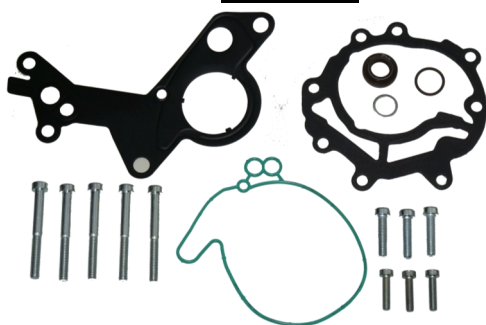

NEW

ALWAYS THE BEST

18D2000

Tandem pump kit for 07Z127025E/
F, fits Audi/VW

18D2010

Tandem pump kit for 07Z145209B
and 07Z145209C, fits Audi/VW

18D2020

Tandem pump kit for F009D02008
fits Audi/VW

18D2030

Tandem pump kit for F009D00069 fits
Audi/VW

18D2040

Tandem pump kit for 038145209E fits
Audi/VW

18D2050

Tandem pump kit for F009D00001 fits
Audi/VW

18D2060

Tandem pump kit for 057145100K,
fits Audi/VW 2.5 TDi

18D2070

Tandem pump kit for 03L145100F,
03L145100G fits Audi/VW