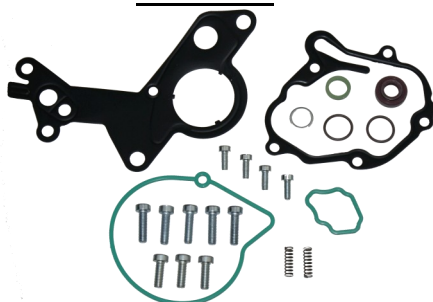

NEW

ALWAYS THE BEST

18D2000

Tandem pump kit for 07Z127025E/
F, fits Audi/VW

18D2010

Tandem pump kit for 07Z145209B
and 07Z145209C, fits Audi/VW

18D2020

Tandem pump kit for F009D02008
fits Audi/VW

18D2030

Tandem pump kit for F009D00069 fits
Audi/VW

18D2040

Tandem pump kit for 038145209E fits
Audi/VW

18D2050

Tandem pump kit for F009D00001 fits
Audi/VW

18D2060

Tandem pump kit for 057145100K,
fits Audi/VW 2.5 TDi

18D2070

Tandem pump kit for 03L145100F,
03L145100G fits Audi/VW