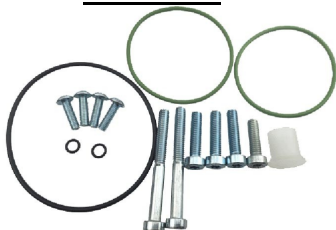

18D2030

Tandem pump kit for F009D00069 fits
Audi/VW

18D2040

Tandem pump kit for 038145209E fits
Audi/VW

18D2050

Tandem pump kit for F009D00001 fits
Audi/VW

18D2060

Tandem pump kit for 057145100K,
fits Audi/VW 2.5 TDi

18D2070

Tandem pump kit for 03L145100F,
03L145100G fits Audi/VW