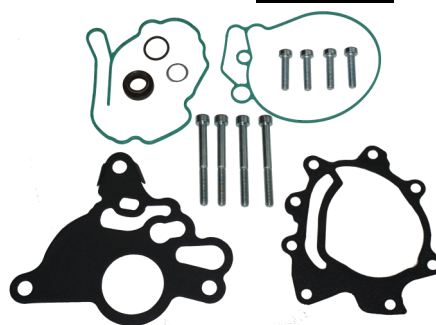

NEW

ALWAYS THE BEST

18D2000

Tandem pump kit for 07Z127025E/
F, fits Audi/VW

18D2010

Tandem pump kit for 07Z145209B
and 07Z145209C, fits Audi/VW

18D2020

Tandem pump kit for F009D02008
fits Audi/VW

18D2030

Tandem pump kit for F009D00069 fits
Audi/VW

18D2040

Tandem pump kit for 038145209E fits
Audi/VW

18D2050

Tandem pump kit for F009D00001 fits
Audi/VW

18D2060

Tandem pump kit for 057145100K,
fits Audi/VW 2.5 TDi

18D2070

Tandem pump kit for 03L145100F,
03L145100G fits Audi/VW