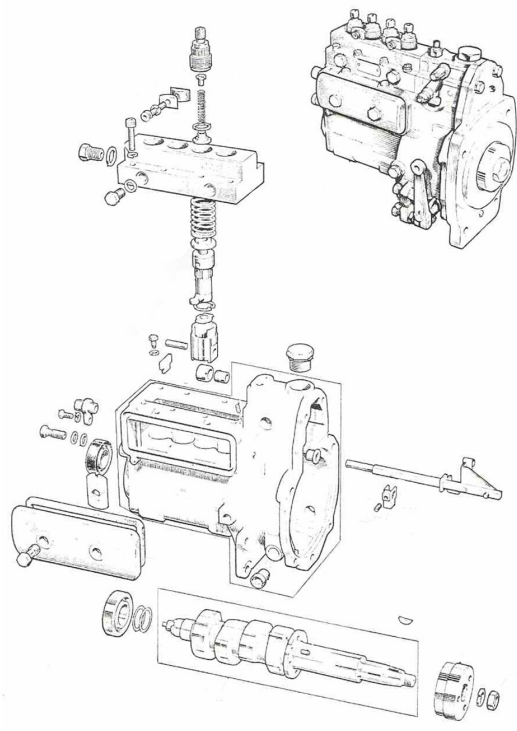

Vintage
GASKET KITS

SPARE PARTS • TOOLS • TEST EQUIPMENT

Tel: +44 (0)1254 53545 Fax: +44 (0)1254 53547 E: sales@darwendiesels.com

Darwen Diesels Ltd - Unit B • Carlinghurst Road Business Park • Blackburn • Lancashire • England • BB2 1PN.

w:www.darwendiesels.com