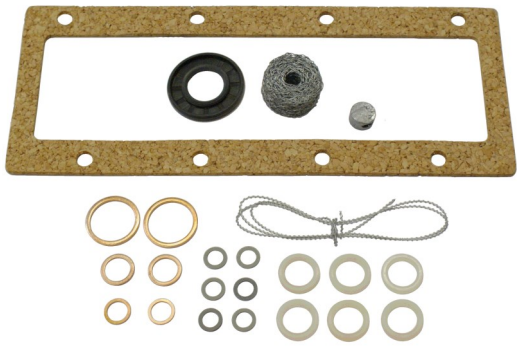

506803

Minimec Gasket Kit 4 Cylinder

506812

Minimec Gasket Kit 6 Cylinder

506804

Minimec Gasket Kit 3 Cylinder

506813

Majormec Gasket Kit 6 Cylinder

GK003

SPE6A Gasket Kit

RGK020

SIMMS SPE4A Mechanical Governor Gasket Kit

GK015

SPE 6 cyl (GMV GOV) Gasket kit

GK032

SIMMS 4 Cylinder Gasket Kit