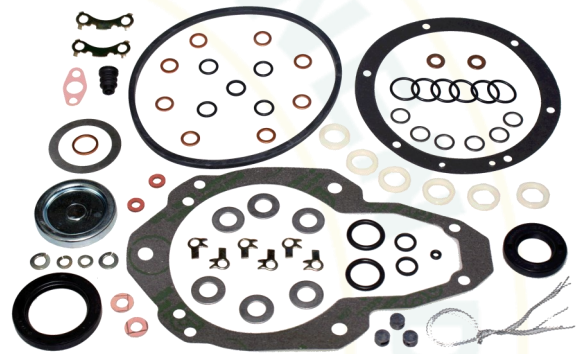

TECHNICAL DATA & ILLUSTRATIONS ARE NON-BINDING AND COULD BE SUBJECT TO CHANGE BY DARWEN DIESELS LTD DUE TO SPECIFIC UPDATES.

501612

Early SPE4A Pneumatic Governor
Gasket Kit 4 Cylinders

501614

SPE3A GDP Governor
Gasket Kit 3 Cylinder

501615

SPE6A75 Gasket Kit
6 Cylinders

501614-COMP

Gasket Kit Complete
***SEE GK018**

506800

Minimec Gasket Kit 4 Cylinders

506806

Minimec Gasket Kit 6 Cylinders

506803

Minimec Gasket Kit 4 Cylinder

506812

Minimec Gasket Kit 6 Cylinder

506804

Minimec Gasket Kit 3 Cylinder

506813

Majormec Gasket Kit 6 Cylinder