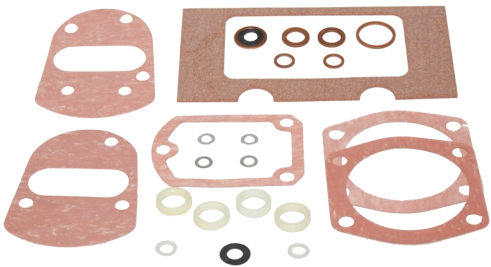

7135-29

CAV AA Gasket Kit
4 Cyl Pneumatic Gov