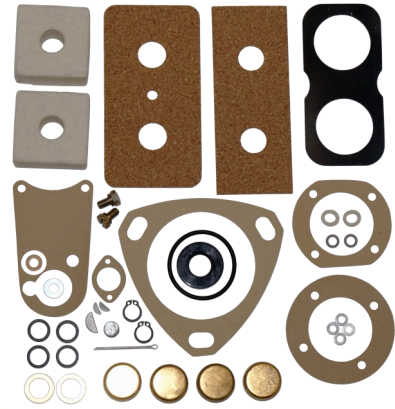

7135-29A

CAV AAL/R Gasket & Seal Kit
6 Cylinder

7135-29B-3

BPE3B Gasket Kit
3 Cylinder

7135-29B

BPE4B Gasket & Seal Kit
4 Cylinder

7135-29B-4

BPE4B Gasket Kit
4 Cylinder

CAV/ Delphi

INSPECTION PLATE GASKET NOT
AVAILABLE **

7135-29B-5

BPE5B Gasket Kit
5 Cylinder

7135-29B-6

BPE6B Gasket Kit
6 Cylinder

7135-29C

LR/ LVW Governor Gasket Kit
N/NNL Pumps