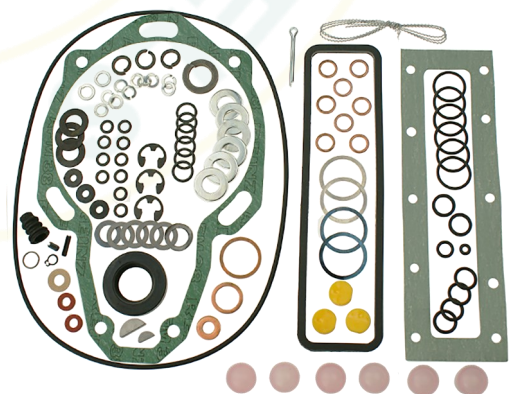

GK003

SPE6A Gasket Kit

RGK020

GK015

SPE 6 cyl (GMV GOV) Gasket kit

GK032

SIMMS 4 Cylinder Gasket Kit

RGK018

SPE3A Gasket Kit

GK033