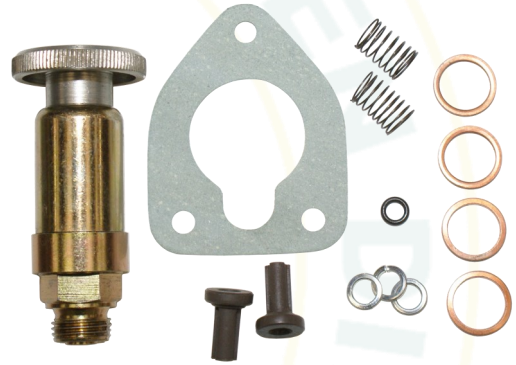

7135-29A

CAV AAL/R Gasket & Seal Kit
6 Cylinder

7135-29B-3

BPE3B Gasket Kit
3 Cylinder

7135-29B

BPE4B Gasket & Seal Kit
4 Cylinder

7135-29B-4

BPE4B Gasket Kit
4 Cylinder

CAV/ Delphi

INSPECTION PLATE GASKET NOT
AVAILABLE **

7135-29B-5

BPE5B Gasket Kit
5 Cylinder

7135-29B-6

BPE6B Gasket Kit
6 Cylinder

7135-29C

LR/ LVW Governor Gasket Kit
N/NNL Pumps

7135-29D-P

BPE4A Pump Gasket Kit
Massey Ferguson TEF20

7135-29E

BPF/ K22 Lift Pump Kit

7135-29F

NN/NNL6 Gasket Kit 6 Cylinder

7135-29G

NNL/ R8 Pump Overhaul Kit

7135-29K

AAL/R Gasket Kit 4 Cylinder

7135-29H

LH/ BDEF Hydraulic Governor
Gasket Kit

7135-29L

BPE3A Gasket Kit
Perkins P3

7135-29J

BPE4A Pump Repair Kit