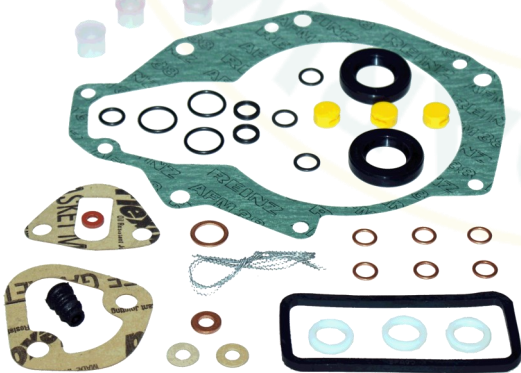

TECHNICAL DATA & ILLUSTRATIONS ARE NON-BINDING AND COULD BE SUBJECT TO CHANGE BY DARWEN DIESELS LTD DUE TO SPECIFIC UPDATES.

501612

Early SPE4A Pneumatic Governor
Gasket Kit 4 Cylinders

501614

SPE3A GDP Governor
Gasket Kit 3 Cylinder

501615

SPE6A75 Gasket Kit
6 Cylinders

501614-COMP

Gasket Kit Complete
***SEE GK018**

506800

Minimec Gasket Kit 4 Cylinders

506806

Minimec Gasket Kit 6 Cylinders

506803

Minimec Gasket Kit 4 Cylinder

506812

Minimec Gasket Kit 6 Cylinder

506804

Minimec Gasket Kit 3 Cylinder

506813

Majormec Gasket Kit 6 Cylinder