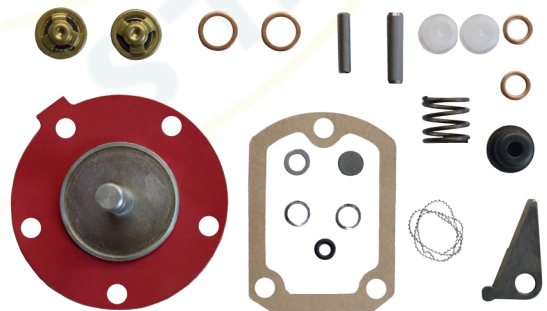

7135-29K

AAL/R Gasket Kit 4 Cylinder

7135-29H

LH/ BDEF Hydraulic Governor
Gasket Kit

7135-29L

BPE3A Gasket Kit
Perkins P3

7135-29J

BPE4A Pump Repair Kit

7135-29M

AAL DFP6 Lift Pump
Repair Kit

7135-29P

BPE6A Pump Gasket Kit

7135-29T

Gardner Kit 6 Cylinder

7135-29Q

SF Mechanical Governor Kit
N & NNL/ R & AA