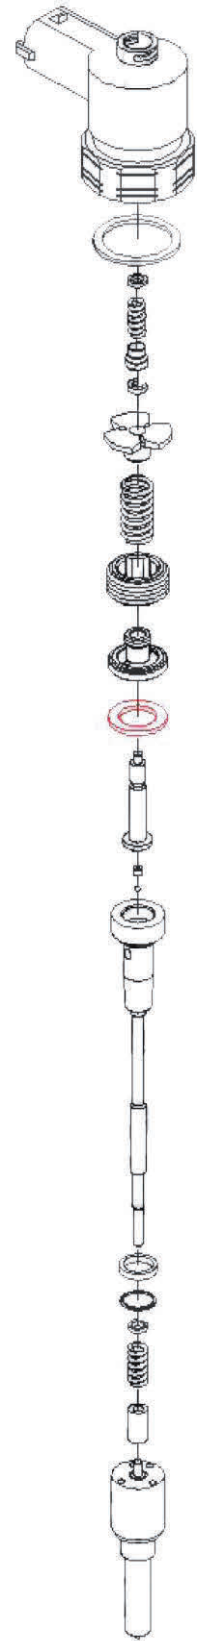

With Decades of Diesel Experience