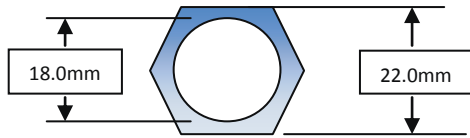

BOSCH Ball Cup Movement Shim

CMR 53

Size mm	Part No.
0.90	CMR 53090
0.91	CMR 53091
0.92	CMR 53092
0.93	CMR 53093
0.94	CMR 53094
0.95	CMR 53095
0.96	CMR 53096
0.97	CMR 53097
0.98	CMR 53098
0.99	CMR 53099
1.00	CMR 53100
1.01	CMR 53101
1.02	CMR 53102
1.03	CMR 53103
1.04	CMR 53104
1.05	CMR 53105
1.06	CMR 53106
1.07	CMR 53107
1.08	CMR 53108
1.09	CMR 53109
1.10	CMR 53110