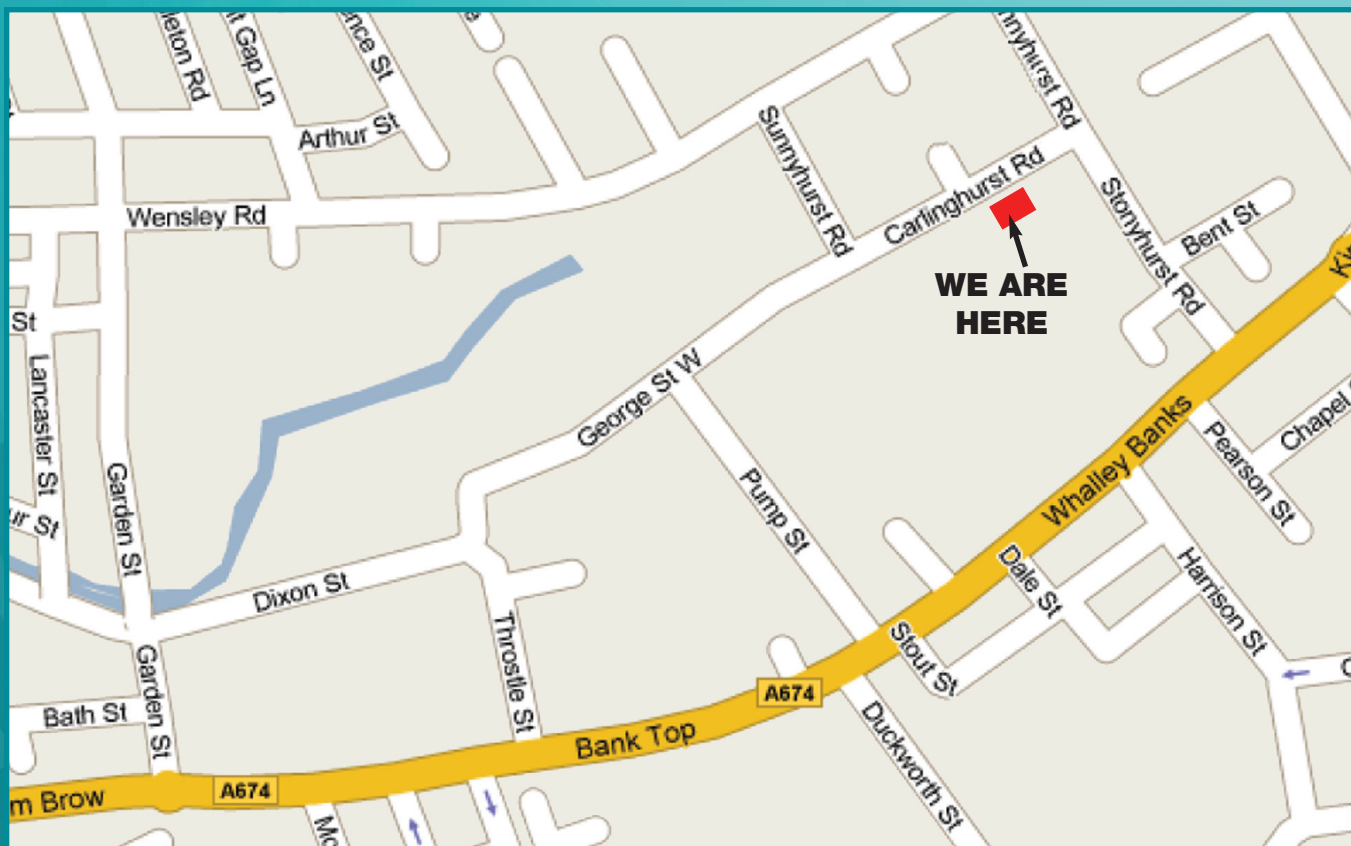

With Decades of Diesel Experience

DARWEN DIESELS LTD

Where we are

Directions

M6 to M65, Exit Junction 3 A674 Blackburn, Follow road towards Town Centre past Witton Park, after lights to next mini roundabout go left then 1st right. Follow road round and we are situated approximately 1/4 mile on the right.