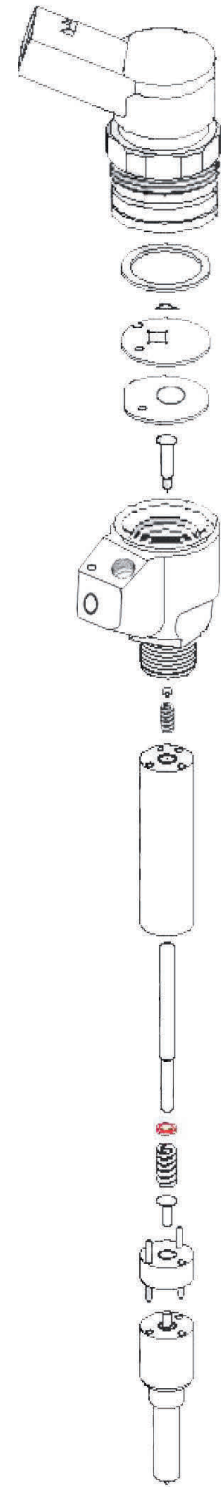

With Decades of Diesel Experience