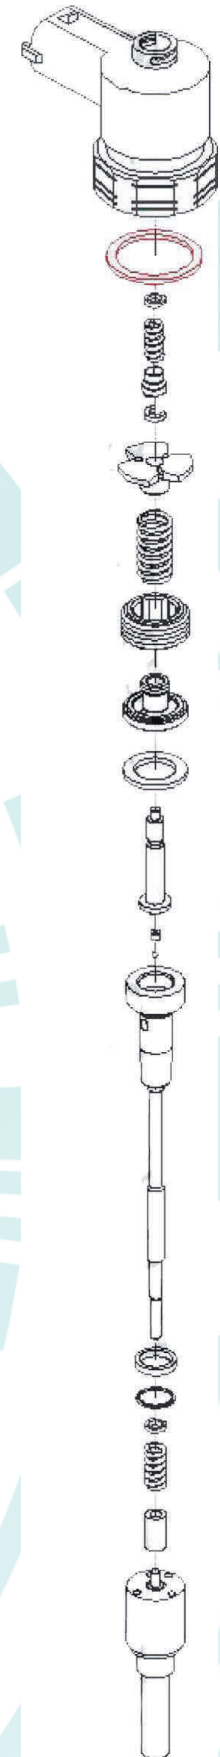

With Decades of Diesel Experience