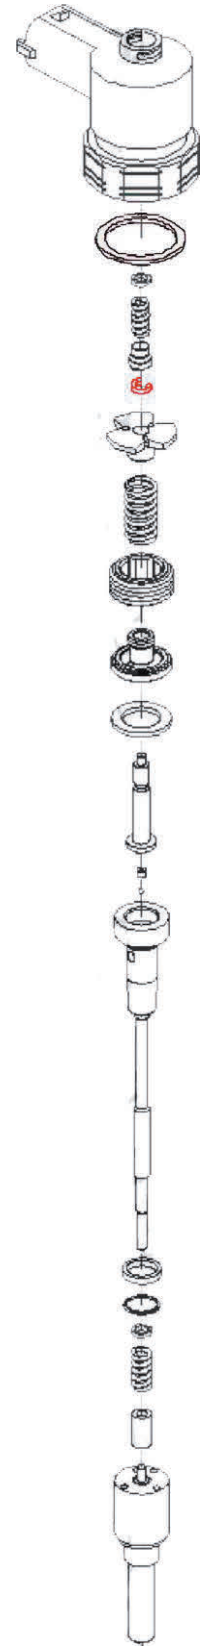

BOSCH Locking Clip CMR09

Size mm	Part No.
1.155	CMR091155
1.165	CMR091165
1.175	CMR091175
1.185	CMR091185
1.195	CMR091195
1.205	CMR091205
1.215	CMR091215
1.225	CMR091225
1.235	CMR091235
1.245	CMR091245
1.255	CMR091255
1.265	CMR091265

With Decades of Diesel Experience