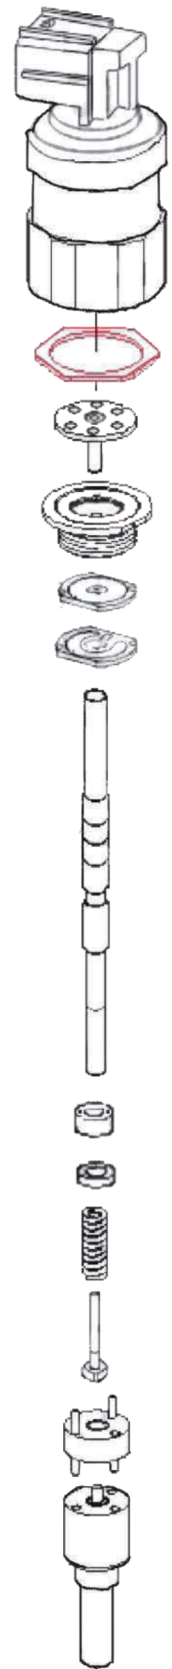

With Decades of Diesel Experience