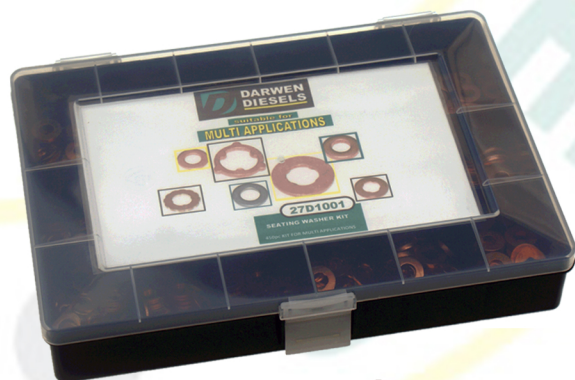

## 27D1001

THIS NEW REVISED SEATING WASHER KIT HAS 18 DIFFERENT APPLICATIONS FOR A VARIETY OF INJECTOR REQUIREMENTS.

OUR 360PC KIT INCLUDES 20 OF EACH WASHER TYPE

INCLUDES WASHERS FOR SIEMENS, DELPHI, MERCEDES, PSA, FIAT, OPEL, RENAULT AND MANY MORE